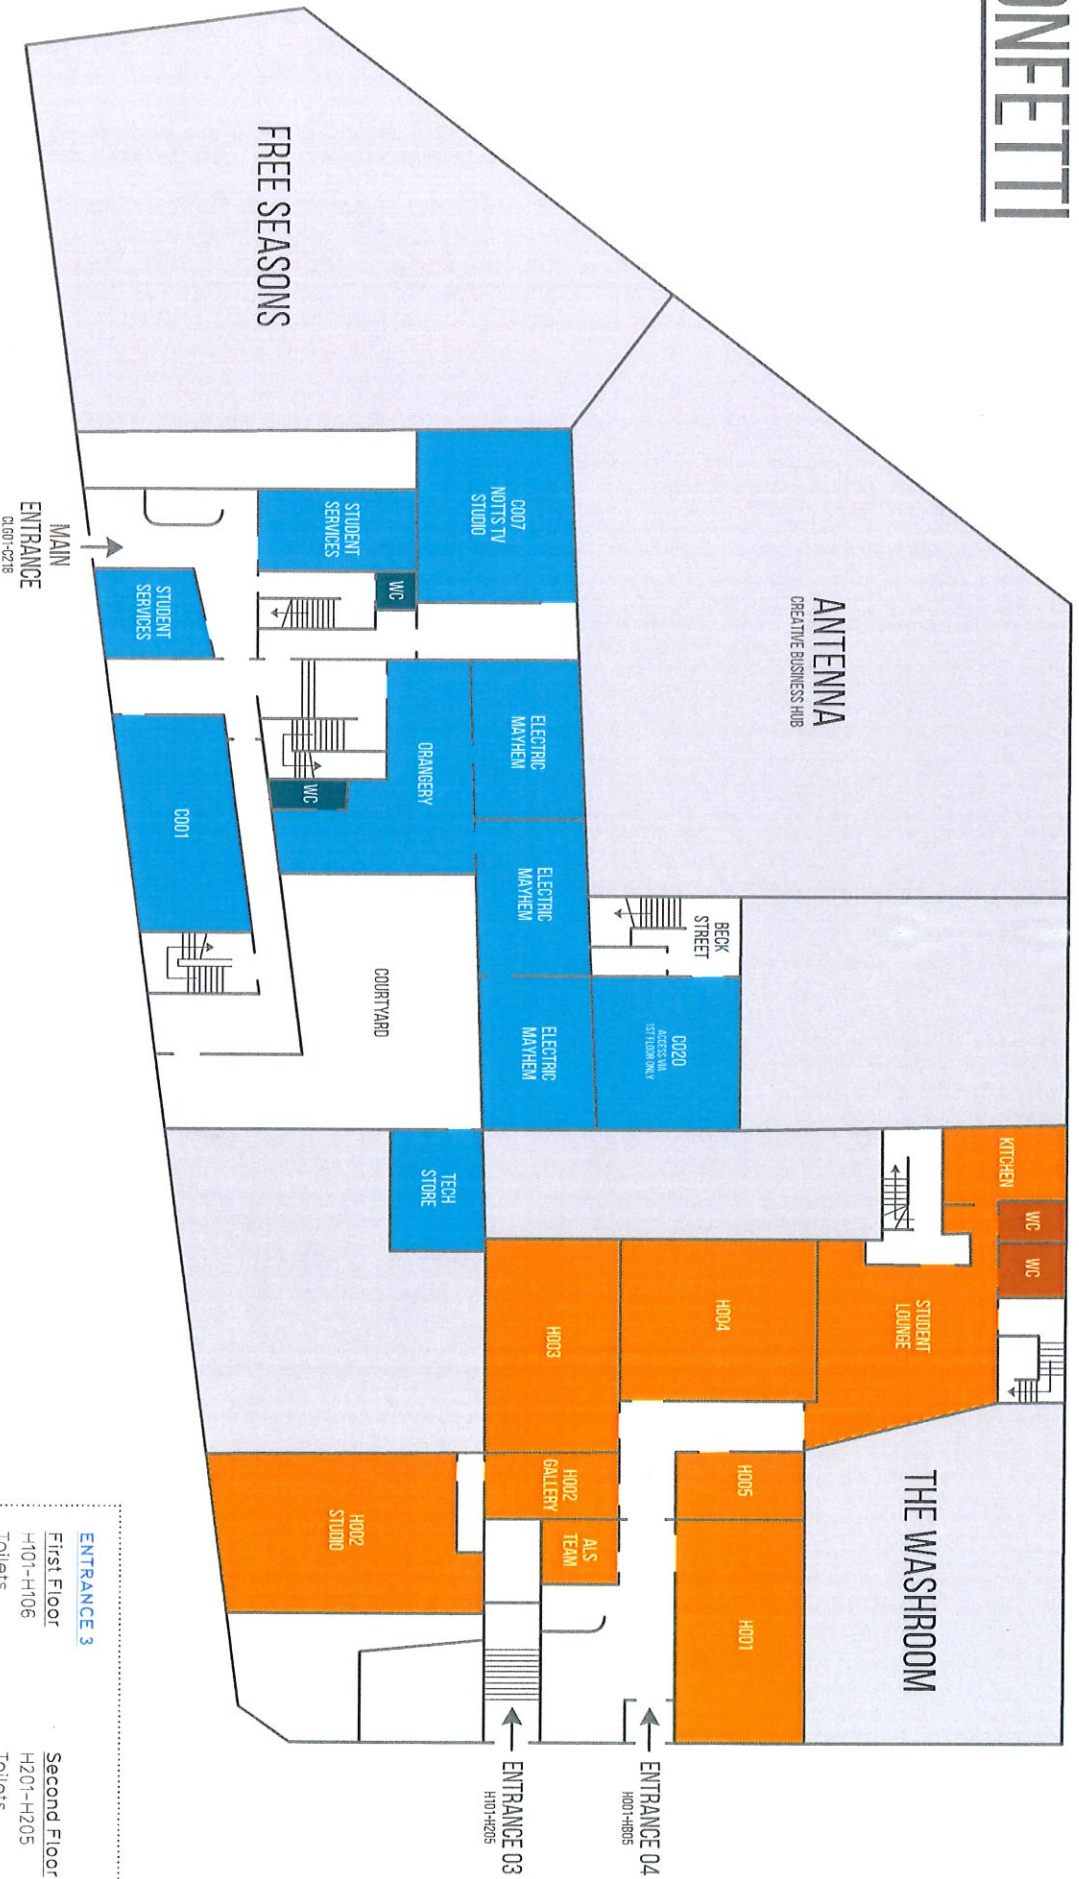

GETTING AROUND CONFETTI

MAIN ENTRANCE

Lower Ground Floor
CLG01-CLG02

First Floor
C101-C110
LRC
Student Gate
Toilets

Second Floor
C201-C218
Toilets

BECK STREET

Access via First Floor only
CLG20-C220

ENTRANCE 3

First Floor
H101-H106
Toilets

Second Floor
H201-H205
Toilets

ENTRANCE 4

Lower Ground Floor
HB01-HB05
Toilets

Ground Floor
H001-H005
Toilets
HE Student Lounge
Kitchen