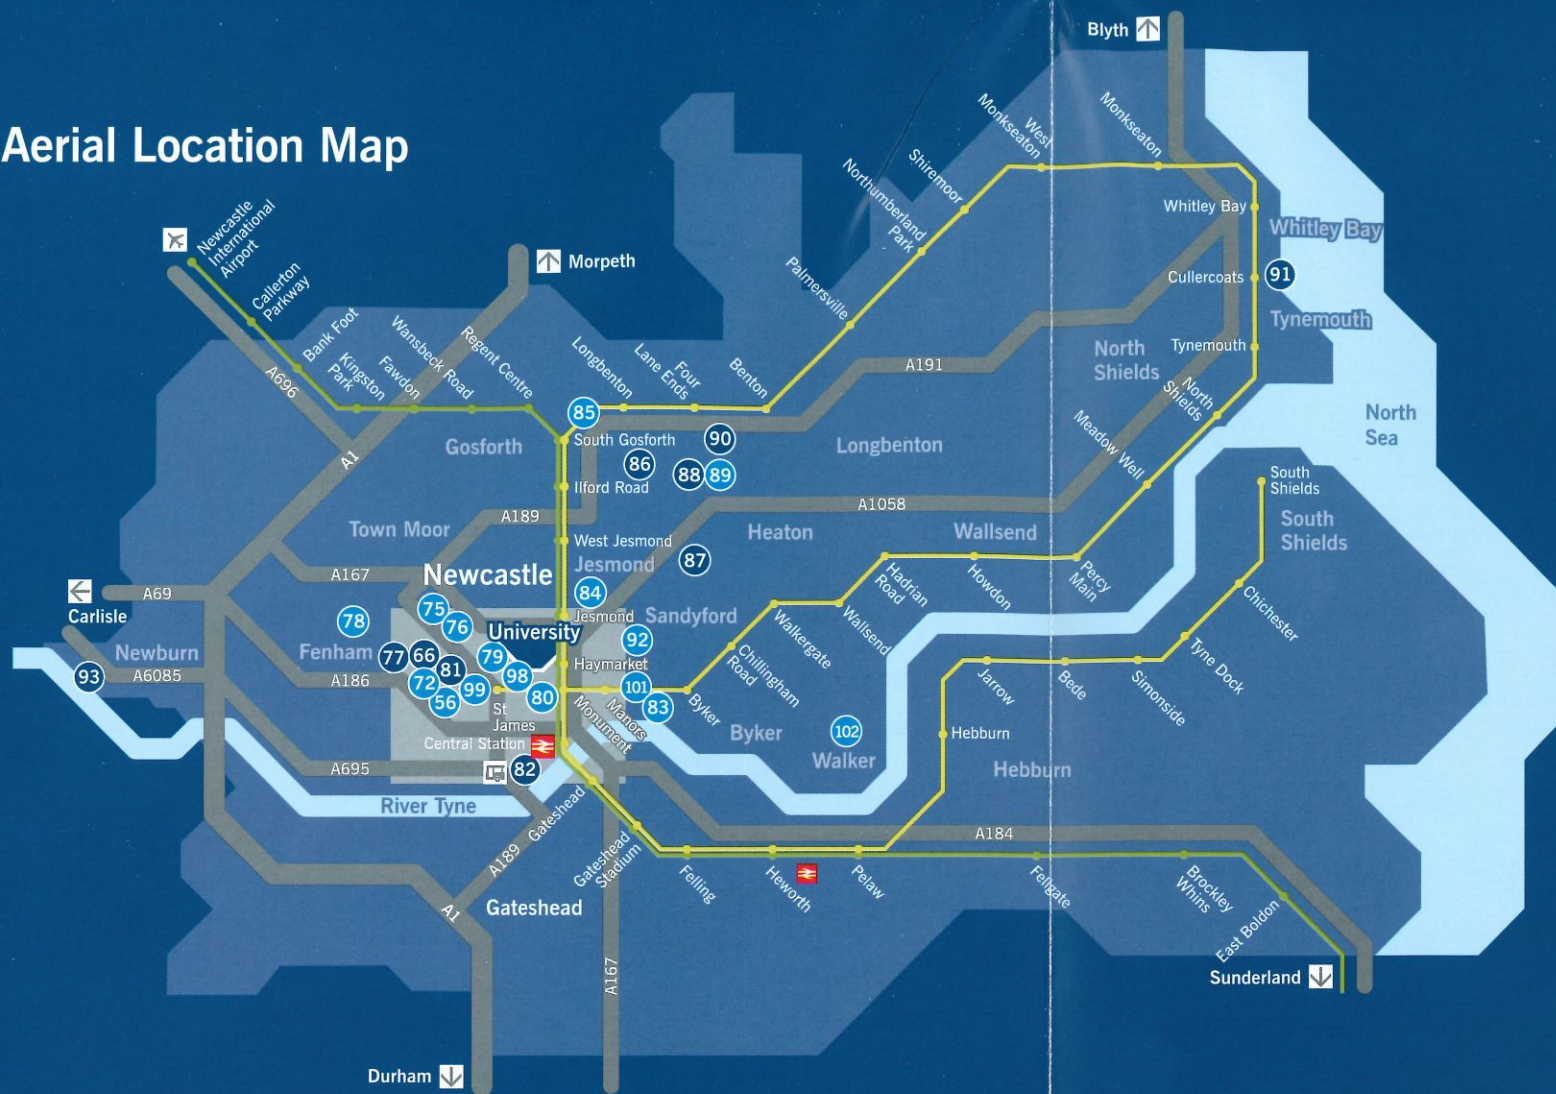

Aerial Location Map

Aerial Location Key

98	Albion House	NE1 4NF
92	Barker House	NE2 1XR
85	Bowsden Court	NE3 1RR
77	Campus for Ageing and Vitality	NE4 5PL
75	Castle Leazes	NE2 4NY
88	Cochrane Park Sports Ground	NE7 7JX
91	Dove Marine Laboratory	NE30 4PZ
84	Easton Flats	NE2 4DY
86	Freeman Hospital	NE7 7DN
87	Heaton Sports Ground	NE6 5QQ
89	Henderson Hall	NE7 7UY
82	Newcastle University Institute of Genetic Medicine and NESCI	NE1 3BZ
76	Leazes Parade	NE2 4LB
79	Leazes Terrace	NE1 4LY
56	Liberty Plaza	NE4 5SA
90	Longbenton Sports Ground	NE12 8AD
80	Magnet Court	NE1 4SN
83	Manor Bank	NE1 2JA
93	Newburn Water Sports Centre	NE15 8NL
81	Newcastle University Business School	NE1 4SE
66	Science Central	NE4 5TF
78	St Mary's College	NE4 9YH
99	The View	NE4 5SA
101	Turner Court	NE2 1AA
102	Tyne Subsea National Centre for Subsea and Offshore Engineering	
72	Verde	NE4 5TP

Travel Directions

Road (private transport)

The University is based right in the city centre. From the north or south follow the A1 towards Newcastle. Leave the A1 (Newcastle Western Bypass) at the junction with the A167/A696 and follow signs for the 'City Centre'. From the A167 take the exit marked 'Universities, RVI and Eldon Square', which brings you on to Claremont Road.

From the west follow the A69 to the junction with the A1, and then take the A1 northbound. Leave the A1 at the next junction, signposted 'City (West), Westerhope B6324'. Follow signs for the 'City Centre A167'. Leave at the exit marked 'Universities, RVI and Eldon Square', which brings you on to Claremont Road.