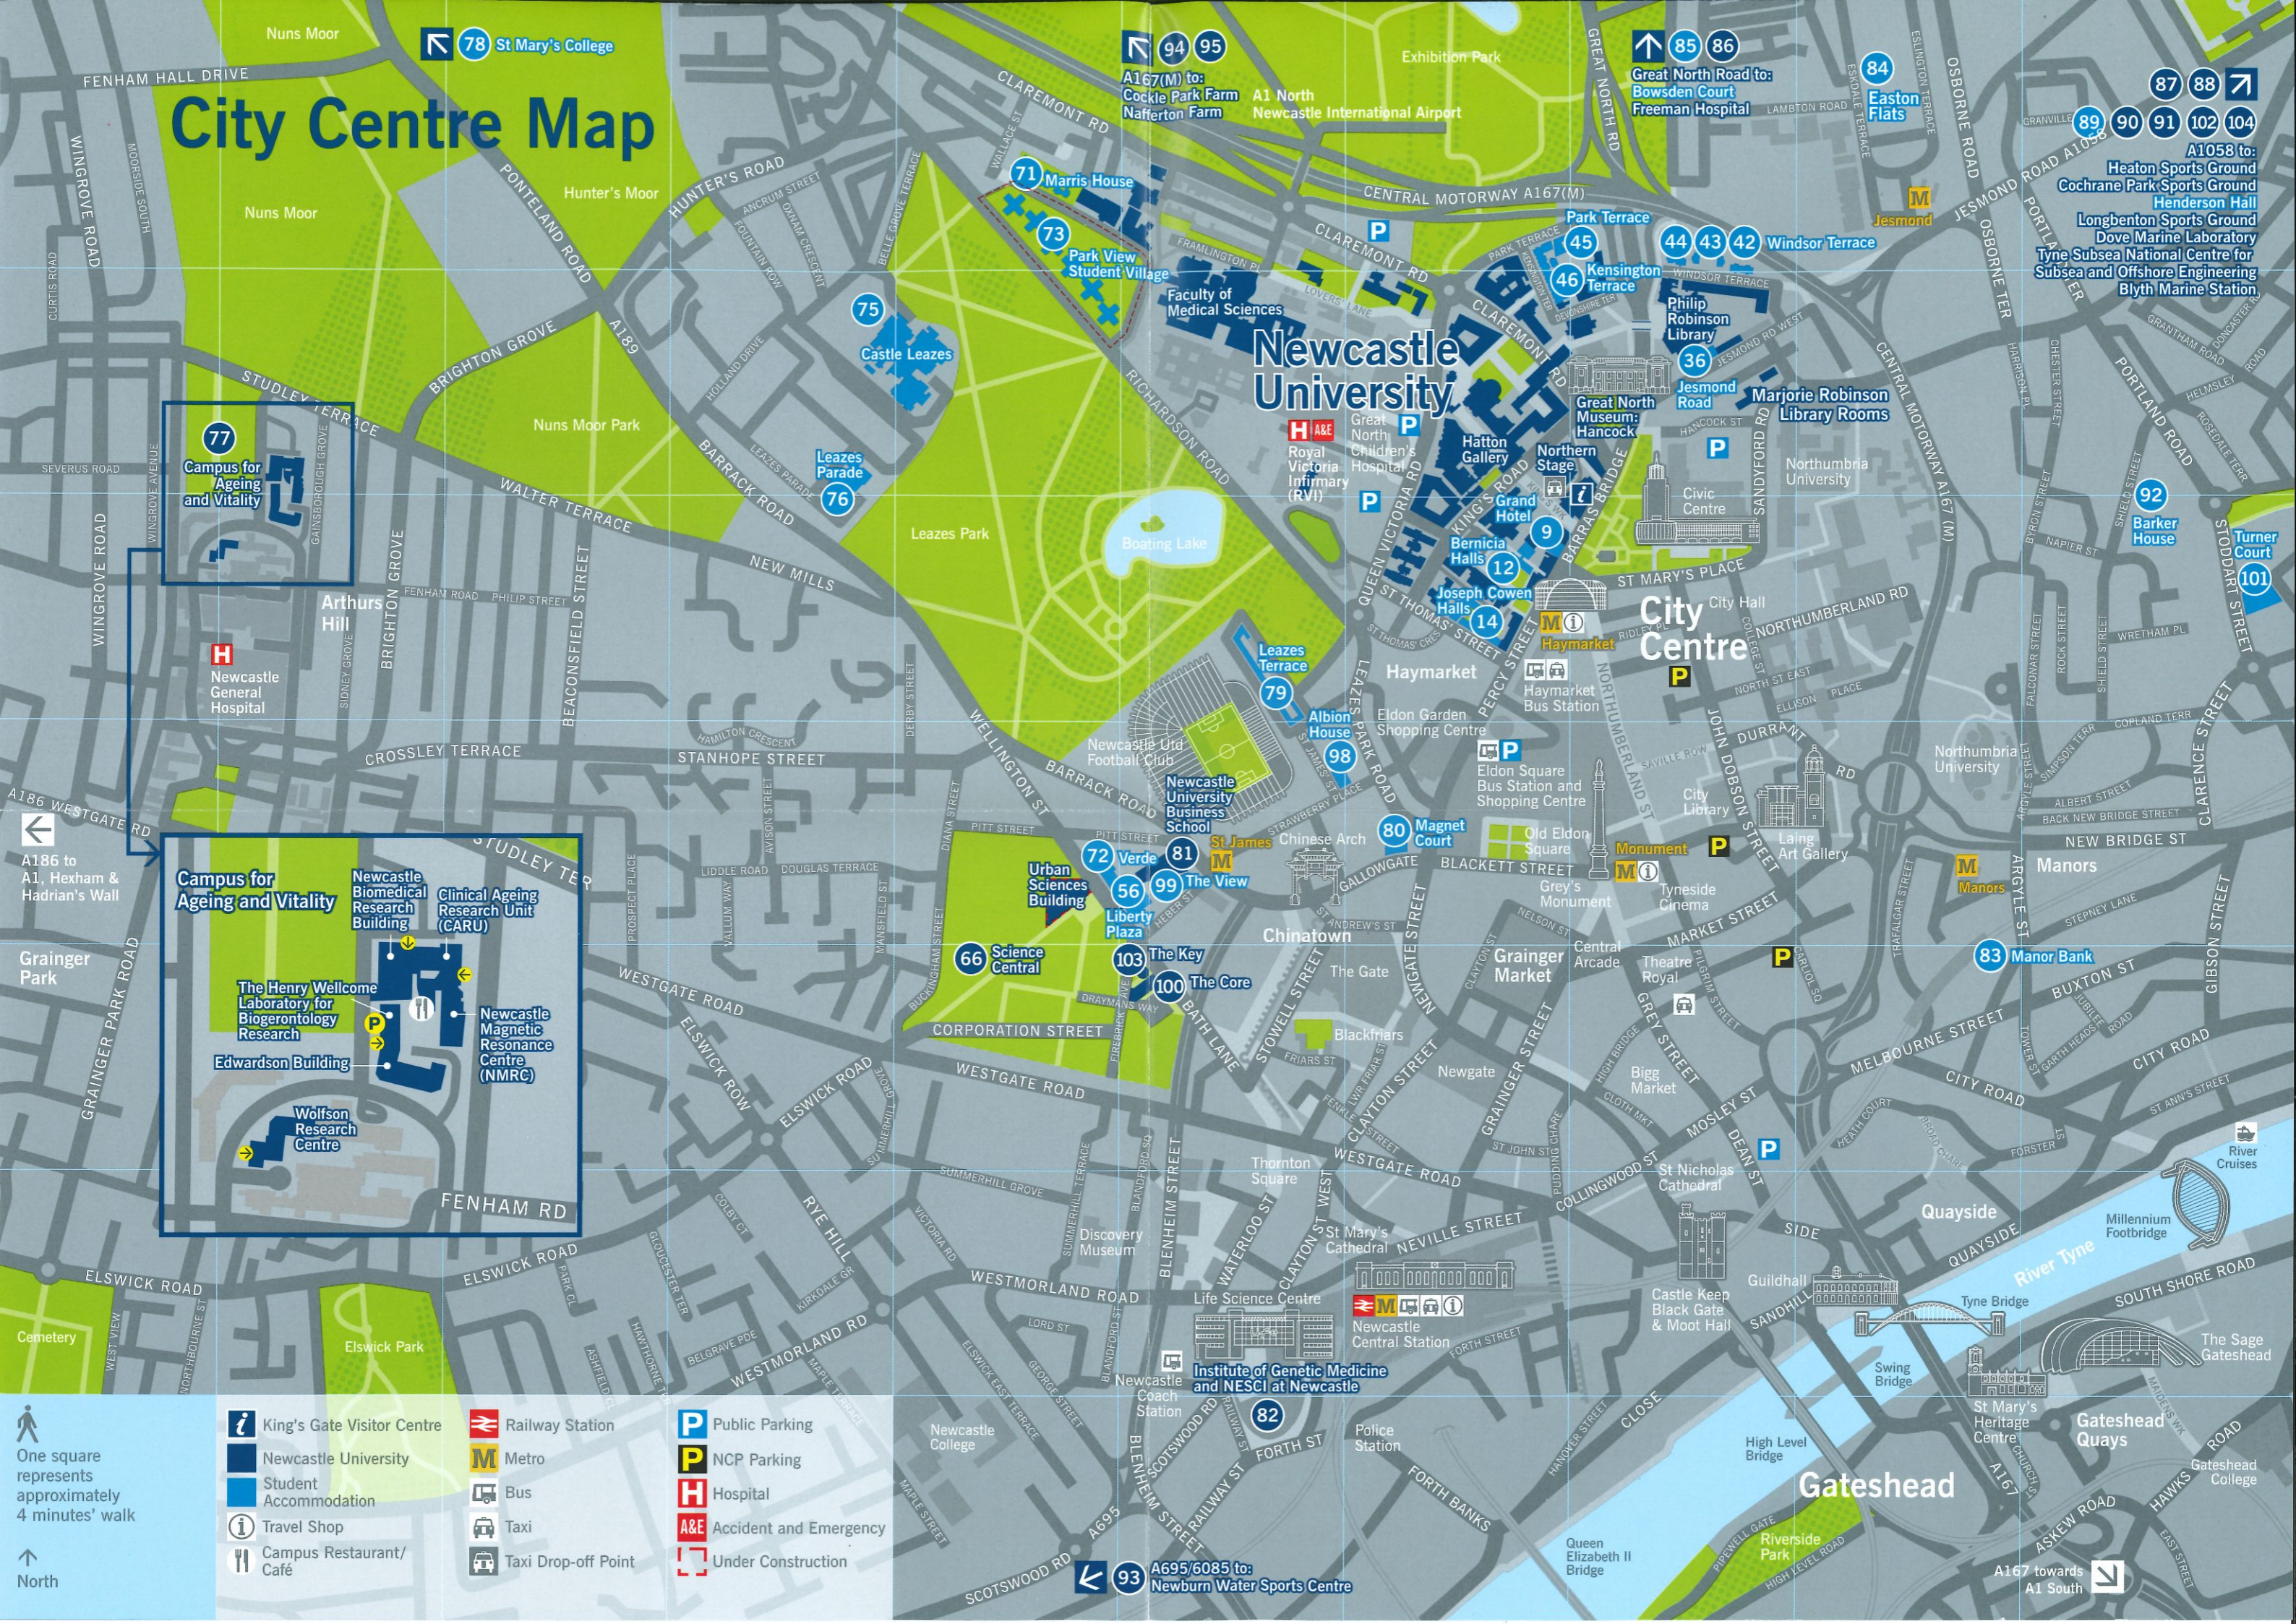

City Centre Map

Campus for Ageing and Vitality

- Newcastle Biomedical Research Building
- Clinical Ageing Research Unit (CARU)
- The Henry Wellcome Laboratory for Biogerontology Research
- Newcastle Magnetic Resonance Centre (NMRC)
- Edwardson Building
- Wolfson Research Centre

King's Gate Visitor Centre	Railway Station	Public Parking
Newcastle University	Metro	NCP Parking
Student Accommodation	Bus	Hospital
Travel Shop	Taxi	Accident and Emergency
Campus Restaurant/Café	Taxi Drop-off Point	Under Construction

One square represents approximately 4 minutes' walk

↑ North

A1058 to:
Heaton Sports Ground
Cochrane Park Sports Ground
Henderson Hall
Longbenton Sports Ground
Dove Marine Laboratory
Tyne Subsea National Centre for Subsea and Offshore Engineering
Blyth Marine Station

A695/6085 to:
Newburn Water Sports Centre

Great North Road to:
Bowsden Court
Freeman Hospital

A167(M) to:
Cockle Park Farm
Nafferton Farm

Newcastle University

City Centre

Gateshead